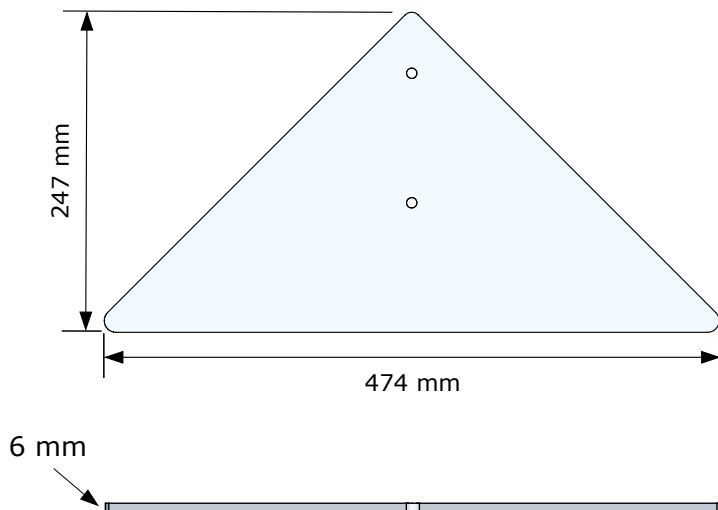

TRIANGLE

Material

- Powdercoated Steel

Stock Colours

- Silver
- Black
- White

*other colours available on request.