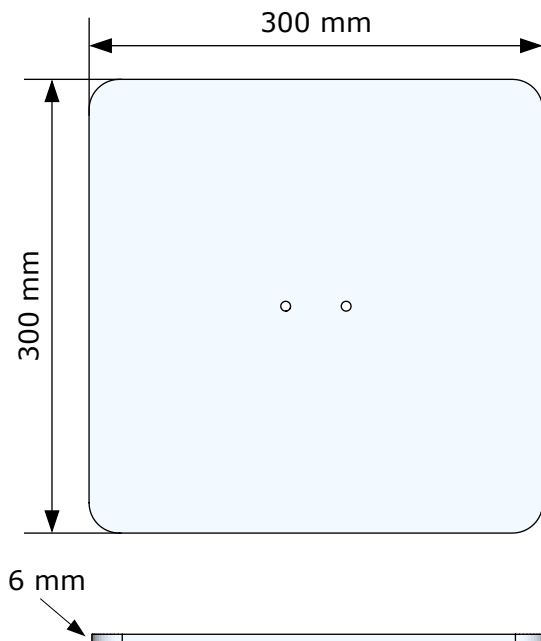

SQUARE

Material

- Powdercoated Steel

Stock Colours

- Silver
- Black
- White

*other colours available on request.