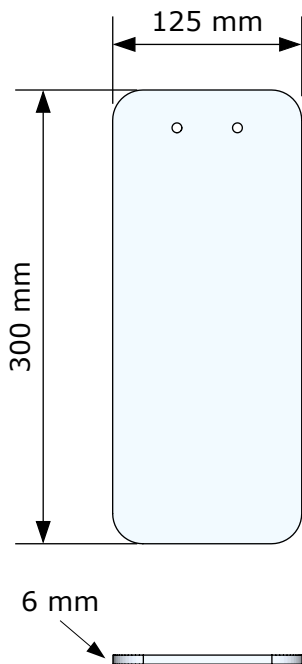

FREE- STANDING

FOOTPLATES FOR YOUR IDEAS TO STAND ON

HALF
FLAT
SQUARE
TRIANGLE
DELTA

CONTENTS

HALF
02

FLAT
03

SQUARE
04

TRIANGLE
05

DELTA
06

HALF

Material

- Powdercoated Steel

Stock Colours

- Silver
- Black
- White

*other colours available on request.

FLAT