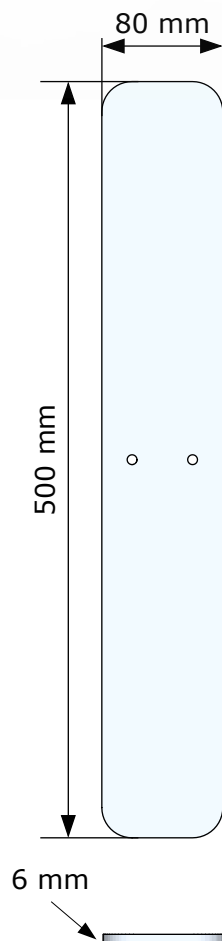

FREE- STANDING

FOOTPLATES FOR YOUR IDEAS TO STAND ON

HALF
FLAT
SQUARE
TRIANGLE
DELTA

CONTENTS

HALF
02

FLAT
03

SQUARE
04

TRIANGLE
05

DELTA
06

HALF

Material

- Powdercoated Steel

Stock Colours

- Silver
- Black
- White

*other colours available on request.

FLAT

Material

- Powdercoated Steel

Stock Colours

- Silver
- Black
- White

*other colours available on request.

SQUARE

Material

- Powdercoated Steel

Stock Colours

- Silver
- Black
- White

*other colours available on request.

TRIANGLE

Material

- Powdercoated Steel

Stock Colours

- Silver
- Black
- White