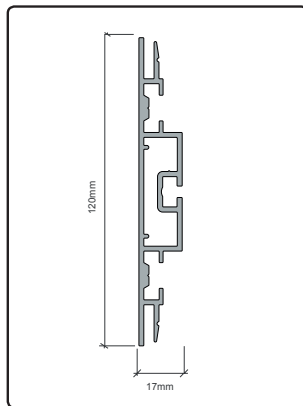

Compatible Parts:

- Spirit-TEX Gripper
- Silicone strip
- Connector Plates