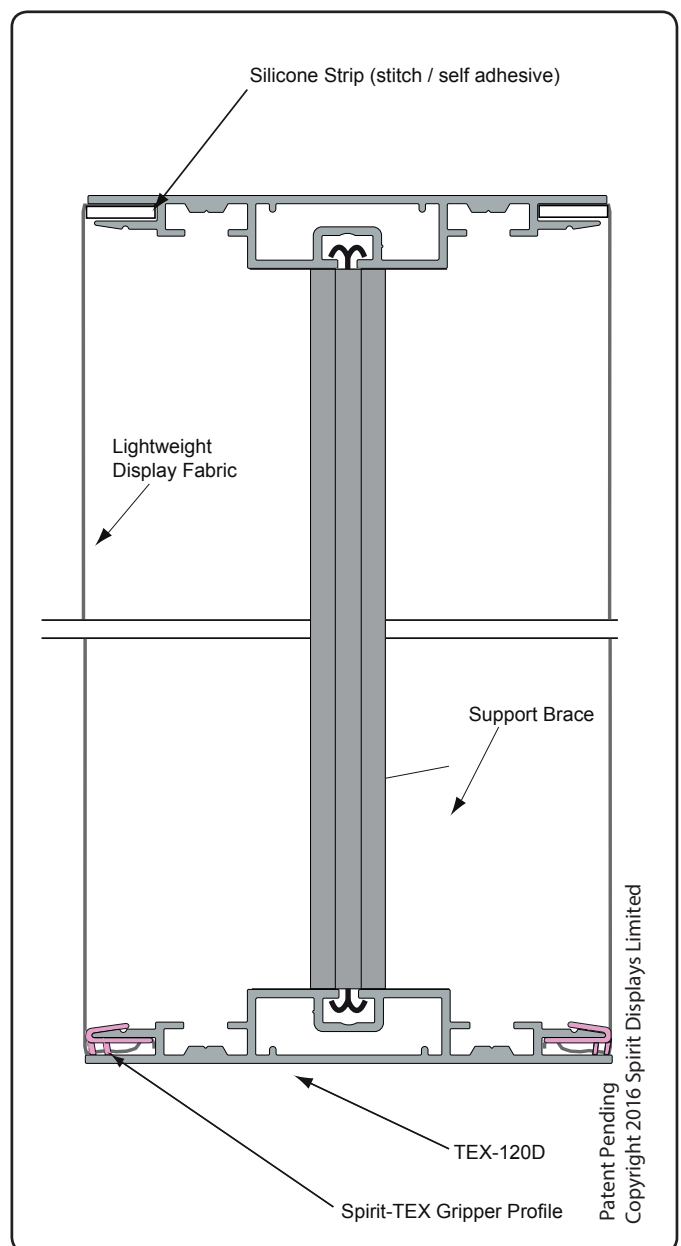

Example Fitting

¹ For further information, refer to our list of materials which we have evaluated for use with Spirit-TEX
² Please ensure SpiritTEX is a suitable solution for the specific application, the site and other local conditions.